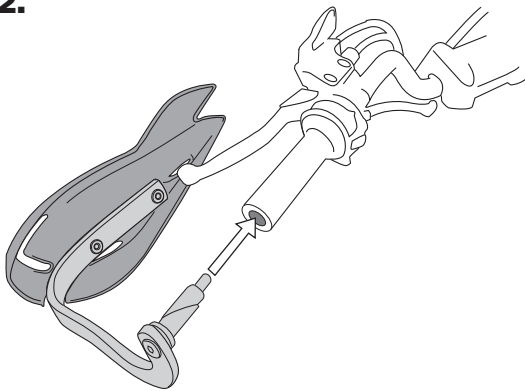

COD. 500000857 REV2

**ACERBIS PARTS**

**A - (2 pcs.)**

**B - (2 pcs.)**

**C - (2 pcs.)**

**E - (2 pcs.)**

**F - (4 pcs.)**

**1.**

**2.**

**3.**

**WARNING!**

WARNING! These hand guards will not prevent injury in the event of a crash. They are designed to protect the hands from cold weather and impact with small branches you might hit and flying debris. Be sure that you follow the instruction for installing the hand guards. Do not ride with a broken tie wrap. Check to be sure the throttle and other controls are free every time you ride. Failure to heed instruction and this warning could lead to interference with the controls, loss of control of the motorcycle, and accident