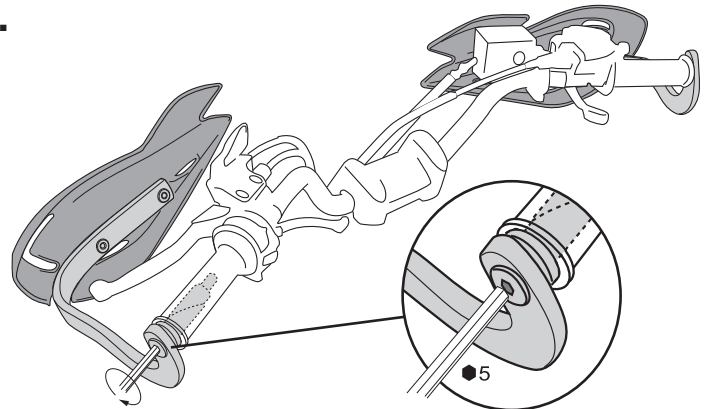

COD. 500000857 REV2

**ACERBIS PARTS**

**A - (2 pcs.)**

**B - (2 pcs.)**

**C - (2 pcs.)**

**E - (2 pcs.)**

**F - (4 pcs.)**

**1.**

**2.**

**3.**

**WARNING!**

WARNING! These hand guards will not prevent injury in the event of a crash. They are designed to protect the hands from cold weather and impact with small branches you might hit and flying debris. Be sure that you follow the instruction for installing the hand guards. Do not ride with a broken tie wrap. Check to be sure the throttle and other controls are free every time you ride. Failure to heed instruction and this warning could lead to interference with the controls, loss of control of the motorcycle, and accident