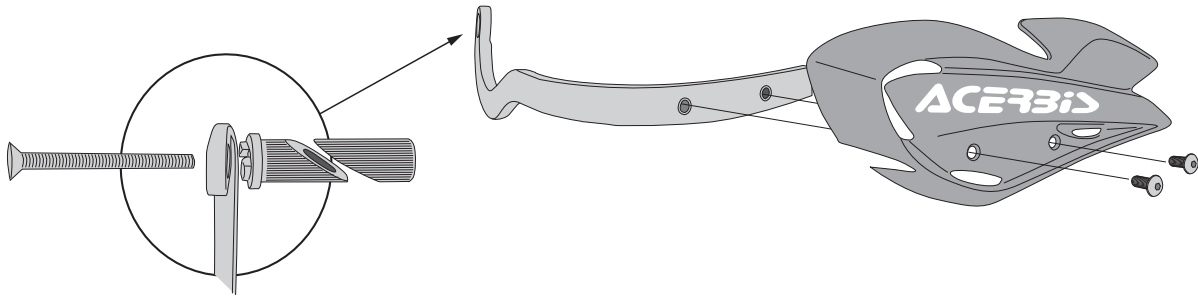

COD. 500000857 REV2

**ACERBIS PARTS**

**A - (2 pcs.)**

**B - (2 pcs.)**

**C - (2 pcs.)**

**E - (2 pcs.)**

**F - (4 pcs.)**

**1.**

**2.**

**3.**

**WARNING!**

WARNING! These hand guards will not prevent injury in the event of a crash. They are designed to protect the hands from cold weather and impact with small branches you might hit and flying debris. Be sure that you follow the instruction for installing the hand guards. Do not ride with a broken tie wrap. Check to be sure the throttle and other controls are free every time you ride. Failure to heed instruction and this warning could lead to interference with the controls, loss of control of the motorcycle, and accident